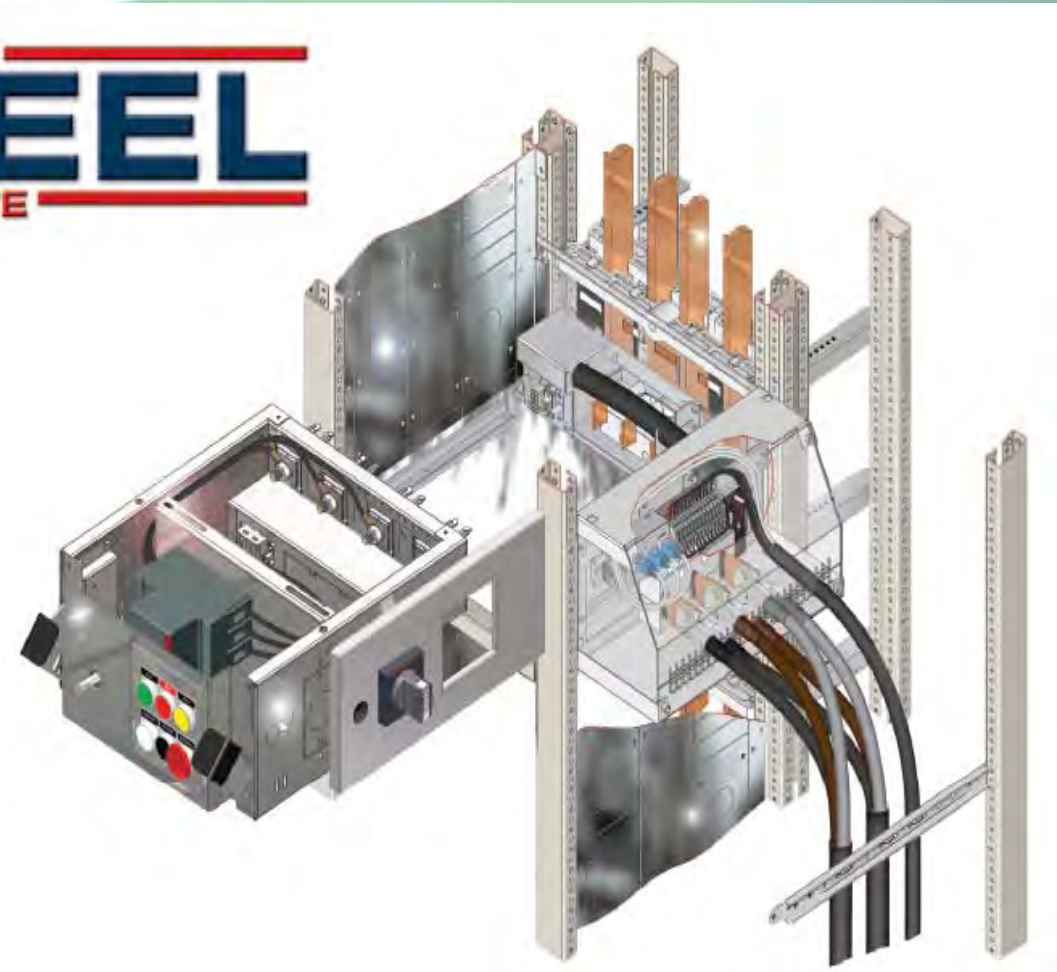

COELCO®
High Standards for Low Voltage

LV PANELS MANUFACTURING

Emerson Process Management – Craiova II Power Plant

Motor Control Centers in draw-out version for air dampers

Draw-out panels in “power cassette version” (Elsteel panel system, ABB components)

Draw-out panels in “power cassette version” (Elsteel panel system, ABB components)

Power Casette technology (Elsteel)

COELCO®
High Standards for Low Voltage

**Emerson Process Management – Craiova II Power Plant
MCCs for air dampers, withdrawable drawers**

POWER
ELSTEEL
CASSETTE

COELCO®
High Standards for Low Voltage

**COELCO, YOUR PARTNER FOR
ELECTRICAL ENGINEERING**