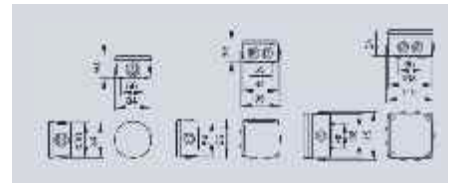

TABLOURI DIN PLASTIC SI DOZE PLASTIC MODULARS ENCLOSURES, SWITCH & BRAND BOXES

COD PRODUS

**CARACTERISTICI
TEHNICE**

DENUMIRE PRODUS

(M1) DOZE

| | | |
|----------|-------------|--|
| ID 18000 | LIGHT EP048 | DOZA D=80mm H=52mm PRESETUPE CONICE |
| ID 18100 | LIGHT EP088 | DOZA 88x88mm H=52mm PRESETUPE CONICE |
| ID 18200 | LIGHT EX088 | DOZA 88x88mm H=52mm, INTRARI PREGAURITE |
| ID 18300 | LIGHT EV111 | DOZA 112x112mm H=67mm PRESETUPE CONICE |
| ID 18400 | LIGHT EX111 | DOZA 112x112mm H=67mm INTRARI PREGAURITE |
| ID 18500 | LIGHT EL111 | DOZA 112x112mm H=67mm PLINA |

| | | |
|----------|--------------|---|
| ID 18600 | LIGHT EV161 | DOZA 165x120mm H=79mm PRESETUPE CONICE |
| ID 18700 | LIGHT EX161 | DOZA 165x120mm H=79mm INTRARI PREGAURITE |
| ID 18800 | LIGHT EL161 | DOZA 165x120mm H=79mm PLINA |
| ID 18900 | LIGHT EV171 | DOZA 178x154mm H=99mm PRESETUPE CONICE |
| ID 19000 | LIGHT EX171 | DOZA 178x154mm H=99mm INTRARI PREGAURITE |
| ID 19100 | LIGHT EL171 | DOZA 178x154mm H=99mm PLINA |
| ID 18920 | LIGHT EVT171 | DOZA 178x154mm H=99mm PRESETUPE CONICE, TRANSP. |
| ID 19020 | LIGHT EXT171 | DOZA 178x154mm H=99mm INTRARI PREGAURITE, TRANSP. |
| ID 19120 | LIGHT ELT171 | DOZA 178x154mm H=99mm PLINA, TRANSP. |
| ID 19200 | LIGHT EV231 | DOZA 244x184mm H=99mm PRESETUPE CONICE |
| ID 19300 | LIGHT EX231 | DOZA 244x184mm H=99mm INTRARI PREGAURITE |
| ID 19400 | LIGHT EL231 | DOZA 244x184mm H=99mm PLINA |
| ID 19220 | LIGHT EVT231 | DOZA 244x184mm H=99mm PRESETUPE CONICE, TRANSP. |
| ID 19320 | LIGHT EXT231 | DOZA 244x184mm H=99mm INTRARI PREGAURITE, TRANSP. |
| ID 19420 | LIGHT ELT231 | DOZA 244x184mm H=99mm PLINA, TRANSP. |
| ID 19500 | LIGHT EV322 | DOZA 355x245mm H=133mm PRESETUPE CONICE |
| ID 19600 | LIGHT EX322 | DOZA 355x245mm H=133mm INTRARI PREGAURITE |
| ID 19700 | LIGHT EL322 | DOZA 355x245mm H=133mm PLINA |